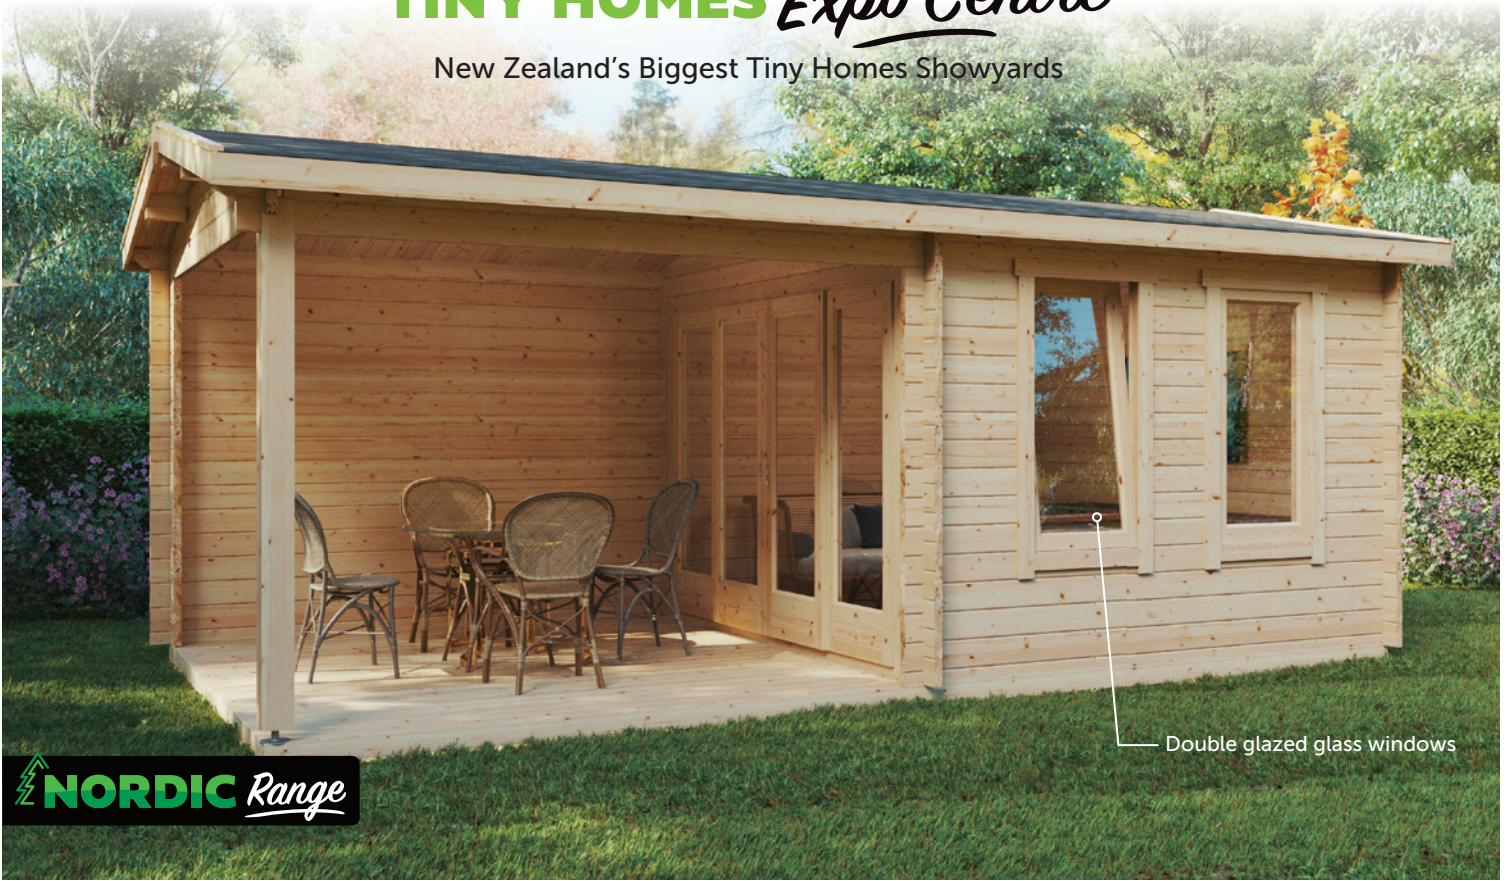

TINY HOMES *Expo Centre*

New Zealand's Biggest Tiny Homes Showyards

NORDIC Range

NORA E 5.8m wide x 3.2m deep

m² 9m² Int Room + 8.6m² Veranda
18.6m² External Footprint

Outstanding value timber garden rooms in a range of sizes with storage options and covered outdoor areas for entertaining. Choose from DIY or professional installation.

Features

Internal Eaves Height	2.2m
Ridge Height	2.56m
Wall Thickness	44mm
Roof	23m ² , 18mm ceiling boards
Floor	18mm floor boards, 28mm terrace boards
Door Opening Size	1.43m x 1.99m
Door Style	Double glazed, double sliding door
Number of Windows	2 opening windows, 0.65m x 1.43m
Glazing Material	Double glazing, 3mm real glass
Material	Slow grown Nordic Spruce, untreated
Additional Info	Treated foundation joists, wind braces, assembly kit, real glass in windows and doors, cylinder lock, product manual.