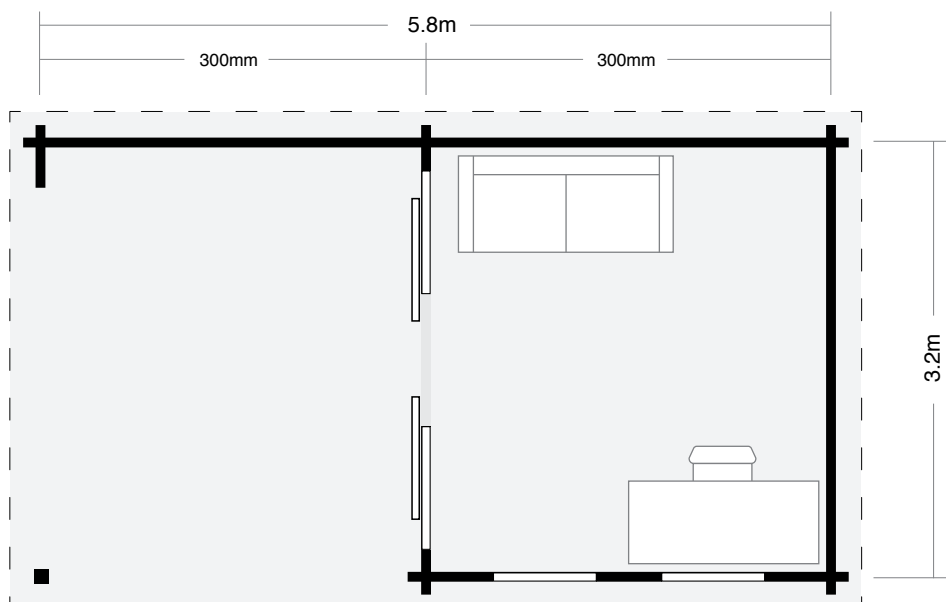

Features

Internal Eaves Height	2.2m
Ridge Height	2.56m
Wall Thickness	44mm
Roof	23m ² , 18mm ceiling boards
Floor	18mm floor boards, 28mm terrace boards
Door Opening Size	1.43m x 1.99m
Door Style	Double glazed, double sliding door
Number of Windows	2 opening windows, 0.65m x 1.43m
Glazing Material	Double glazing, 3mm real glass
Material	Slow grown Nordic Spruce, untreated
Additional Info	Treated foundation joists, wind braces, assembly kit, real glass in windows and doors, cylinder lock, product manual.

GO TINY *Start Living*

0800 447 261 | Silverdale | Mt Wellington | gotinyhomes.nz

NORA E 5.8m wide x 3.2m deep

Pricing & Kitset Options (incl gst)

Kitset Components	Item Price	Basic Kitset	DIY Kitset	Fully Built
NORA E - Flat Pack Kitset	\$13,990	✓	✓	✓
Joist Foundation Pack	\$995		✓	✓
Skids / Bearers	\$595		✓	✓
Insulation Pack - Roof & Floor	\$695		✓	✓
Roof Cladding - Colorsteel®	\$2,295		✓	✓
Professional Installation				
Install Cabin, Joists & Roof	\$5,995			✓
Electrics Pack & Installation	\$2,595			✓
Exterior Paint / Oil	\$3,195			✓
Delivery - location required				
Delivery to nearest Mainfreight Depot	\$POA			
Hiab transport from Mainfreight Depot to site	\$POA			
Total Price - Excluding Delivery		\$13,990	\$18,570	\$30,355
No Deposit Finance - From \$ Per Week		n/a	n/a	\$151

Nora E Floor Plan

m²
 9m² Int Room
 8.6m² Veranda
 18.6m² Ext Footprint

GO TINY
Start Living

NZ WIDE DELIVERY

NO DEPOSIT FINANCE

5 YEAR WARRANTY

* Finance rates shown are for approved purchasers who meet lending criteria. T&C's apply to finance and products. View online at gotinyhomes.nz/terms. Floor plan drawing is not to scale, furniture shown on floorplan is for demonstration purposes only.