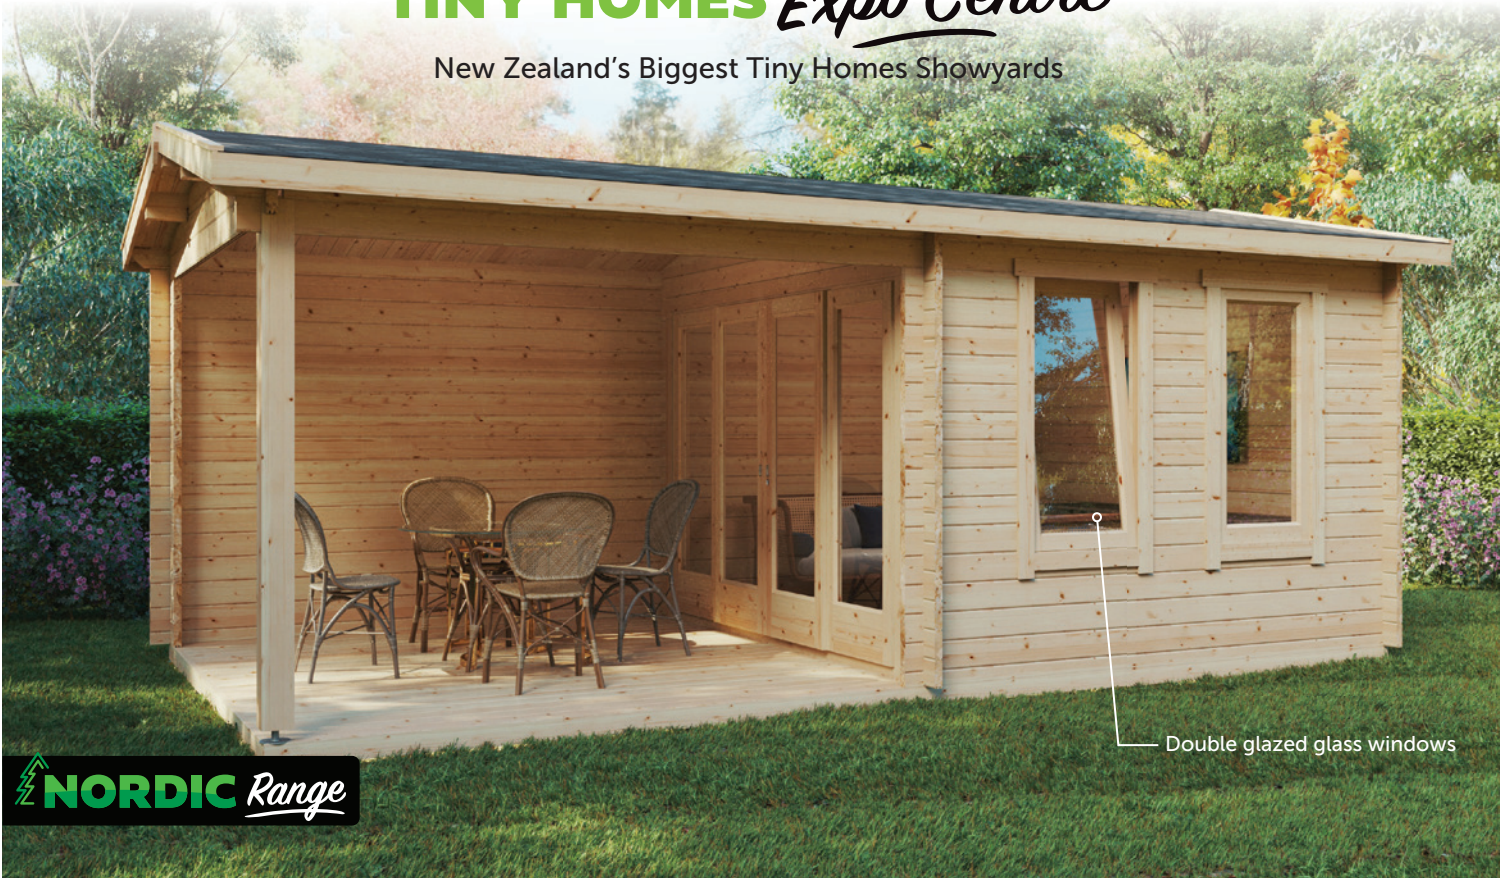

TINY HOMES *Expo Centre*

New Zealand's Biggest Tiny Homes Showyards

NORDIC Range

NORA E 5.8m wide x 3.2m deep

m² 9m² Int Room + 8.6m² Veranda
18.6m² External Footprint

Outstanding value timber garden rooms in a range of sizes with storage options and covered outdoor areas for entertaining. Choose from DIY or professional installation.

Features

Internal Eaves Height	2.2m
Ridge Height	2.56m
Wall Thickness	44mm
Roof	23m ² , 18mm ceiling boards
Floor	18mm floor boards, 28mm terrace boards
Door Opening Size	1.43m x 1.99m
Door Style	Double glazed, double sliding door
Number of Windows	2 opening windows, 0.65m x 1.43m
Glazing Material	Double glazing, 3mm real glass
Material	Slow grown Nordic Spruce, untreated
Additional Info	Treated foundation joists, wind braces, assembly kit, real glass in windows and doors, cylinder lock, product manual.