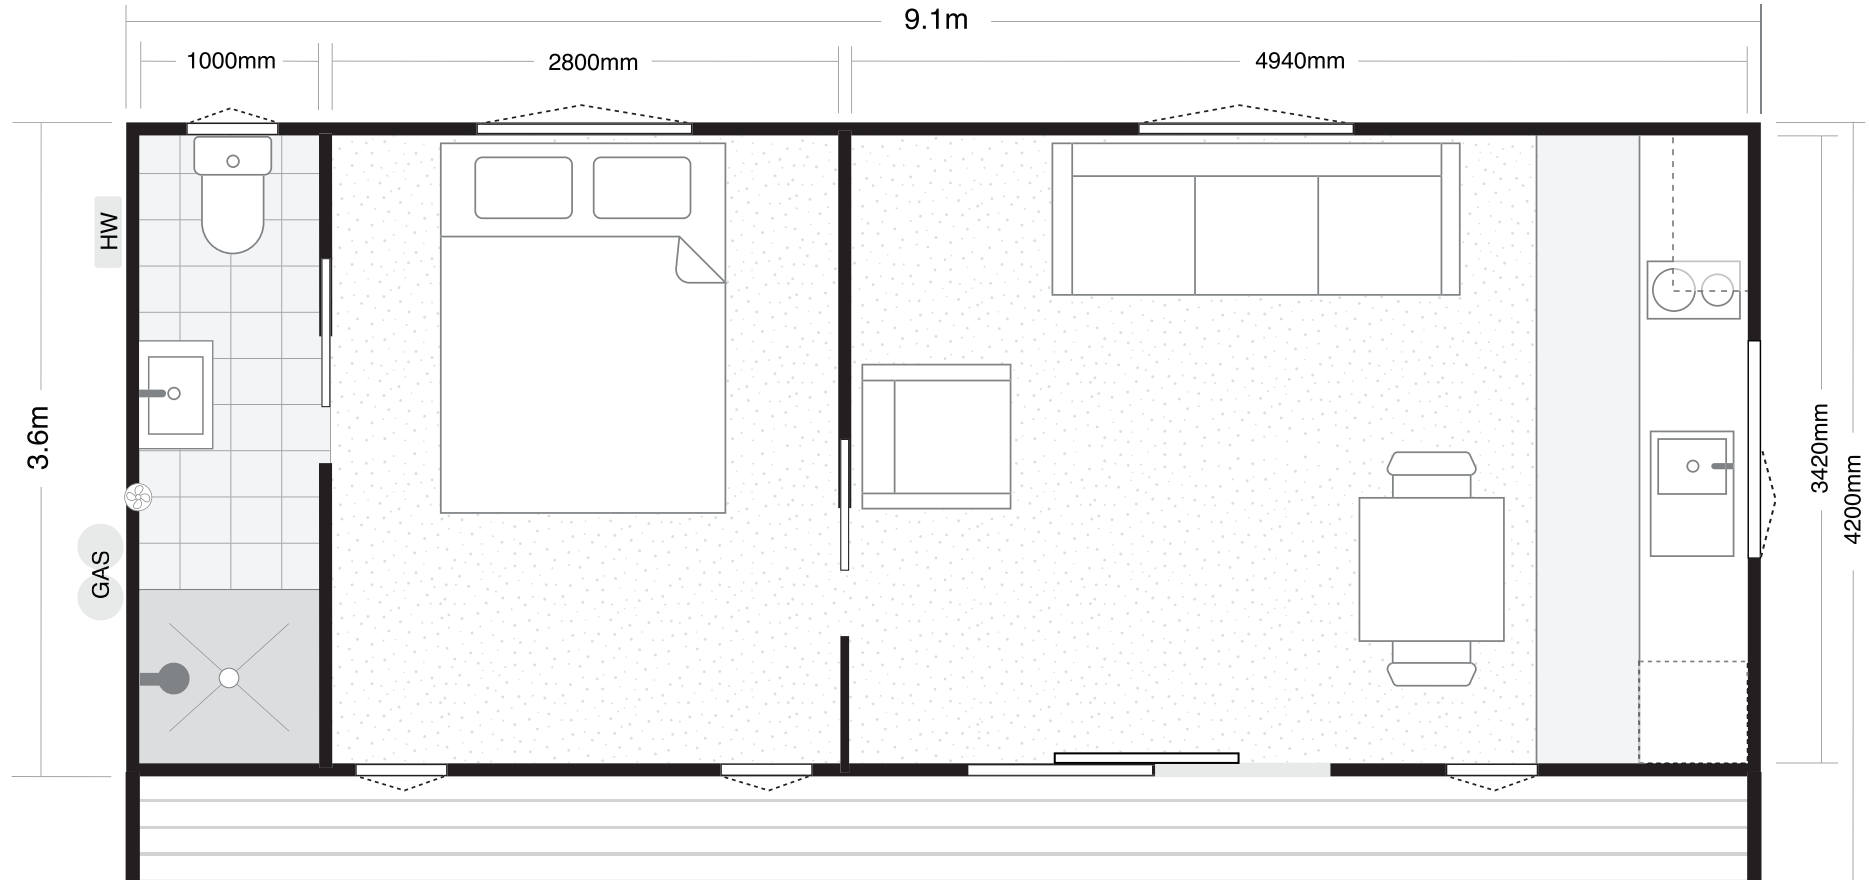

PORTOFINO 30 9m wide x 4.2m deep

30m² External 1 Bedroom 1 Bathroom Kitchen

Decking shown is an optional extra. Furniture shown is for demonstration purposes only.