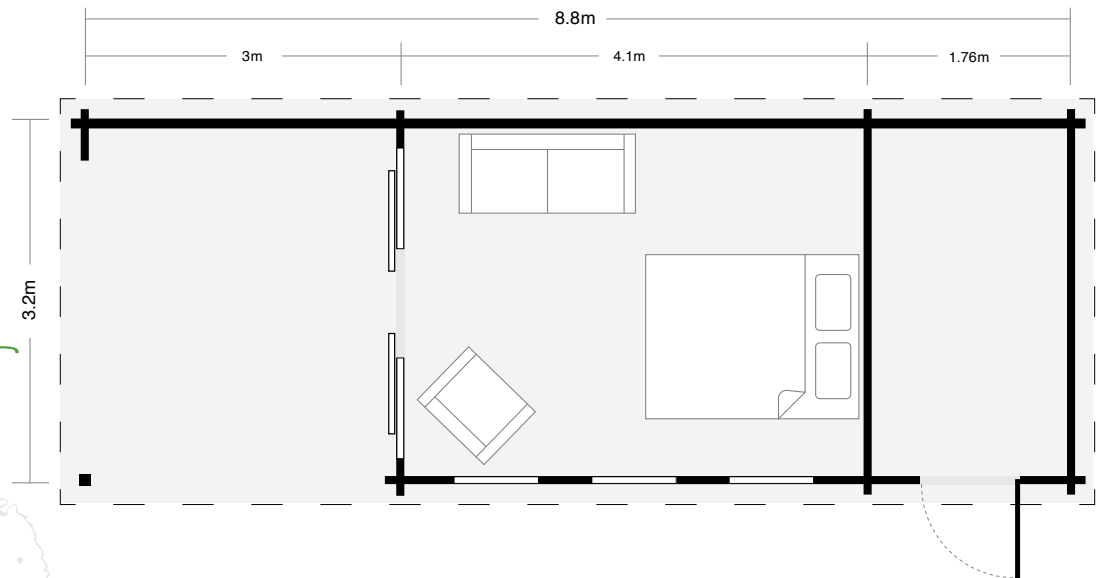

TINY HOMES *Expo Centre*

New Zealand's Biggest Tiny Homes Showyards

NORDIC Range

SUPER EVA E 8.8m x 3.2m

m² 12.8m² Int Room + 8.6m² Veranda
5.5m² Shed | 28.2m² Ext Footprint

Outstanding value timber garden rooms in a range of sizes with storage options and covered outdoor areas for entertaining. Choose from DIY or professional installation.

Features

Internal Eaves Height	2.2m
Ridge Height	2.56m
Wall Thickness	44mm
Roof	34m ² , 18mm ceiling boards
Floor	18mm floor boards, 28mm terrace boards
Door Opening Size	Sliding 1.43 x 1.96m, Shed 0.84 x 1.96m
Door Style	Double glazed sliding, wooden shed door
Number of Windows	3 opening windows, 0.65m x 1.43m
Glazing Material	Double glazing, 3mm real glass
Material	Slow grown Nordic Spruce, untreated
Additional Info	Treated foundation joists, wind braces, assembly kit, real glass in windows and doors, cylinder lock, product manual.

Super Eva E Floor Plan

- 12.8m² Int Room
- 8.6m² Veranda
- 5.5m² Veranda
- 28.2m² Ext Footprint

GO TINY
Start Living

NZ WIDE DELIVERY

NO DEPOSIT FINANCE

5 YEAR WARRANTY

www.gotinyhomes.nz

*Finance rates shown are for approved purchasers who meet lending criteria. T&C's apply to finance and products. View online at gotinyhomes.nz/terms
Floor plan drawing is not to scale. Furniture shown is for demonstration purposes only.