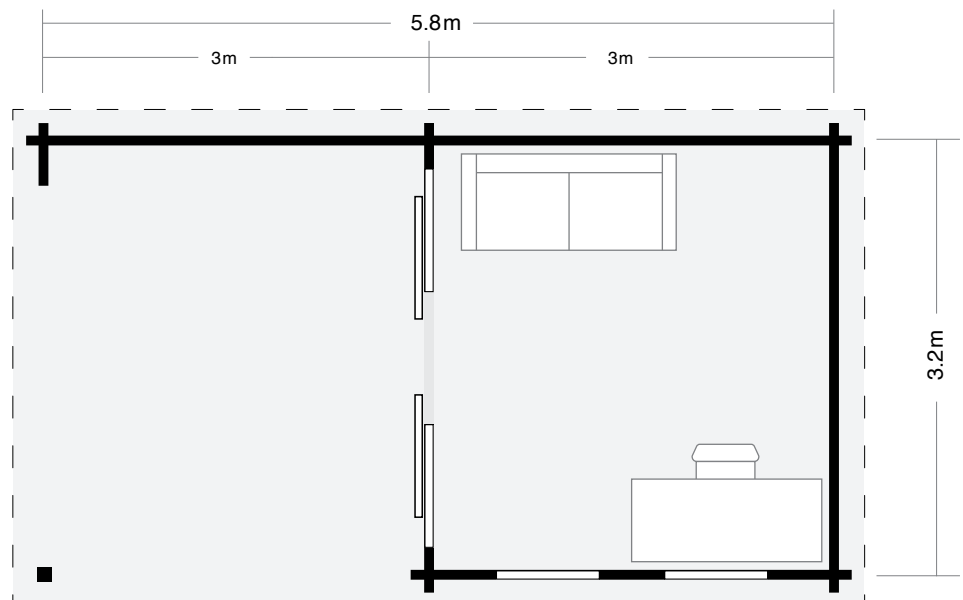

## NORA E 5.8m wide x 3.2m deep

**m<sup>2</sup>** 9m<sup>2</sup> Int Room + 8.6m<sup>2</sup> Veranda  
18.6m<sup>2</sup> External Footprint

Outstanding value timber garden rooms in a range of sizes with storage options and covered outdoor areas for entertaining. Choose from DIY or professional installation.

### Features

Internal Eaves Height	2.2m
Ridge Height	2.56m
Wall Thickness	44mm
Roof	23m <sup>2</sup> , 18mm ceiling boards
Floor	18mm floor boards, 28mm terrace boards
Door Opening Size	1.43m x 1.99m
Door Style	Double glazed, double sliding door
Number of Windows	2 opening windows, 0.65m x 1.43m
Glazing Material	Double glazing, 3mm real glass
Material	Slow grown Nordic Spruce, untreated
Additional Info	Treated foundation joists, wind braces, assembly kit, real glass in windows and doors, cylinder lock, product manual.

# NORA E 5.8m wide x 3.2m deep

## Nora E Floor Plan

m<sup>2</sup>
 9m<sup>2</sup> Int Room  
 8.6m<sup>2</sup> Veranda  
 18.6m<sup>2</sup> Ext Footprint

**GO TINY**  
*Start Living*

**NZ WIDE DELIVERY**

**NO DEPOSIT FINANCE**

**5 YEAR WARRANTY**