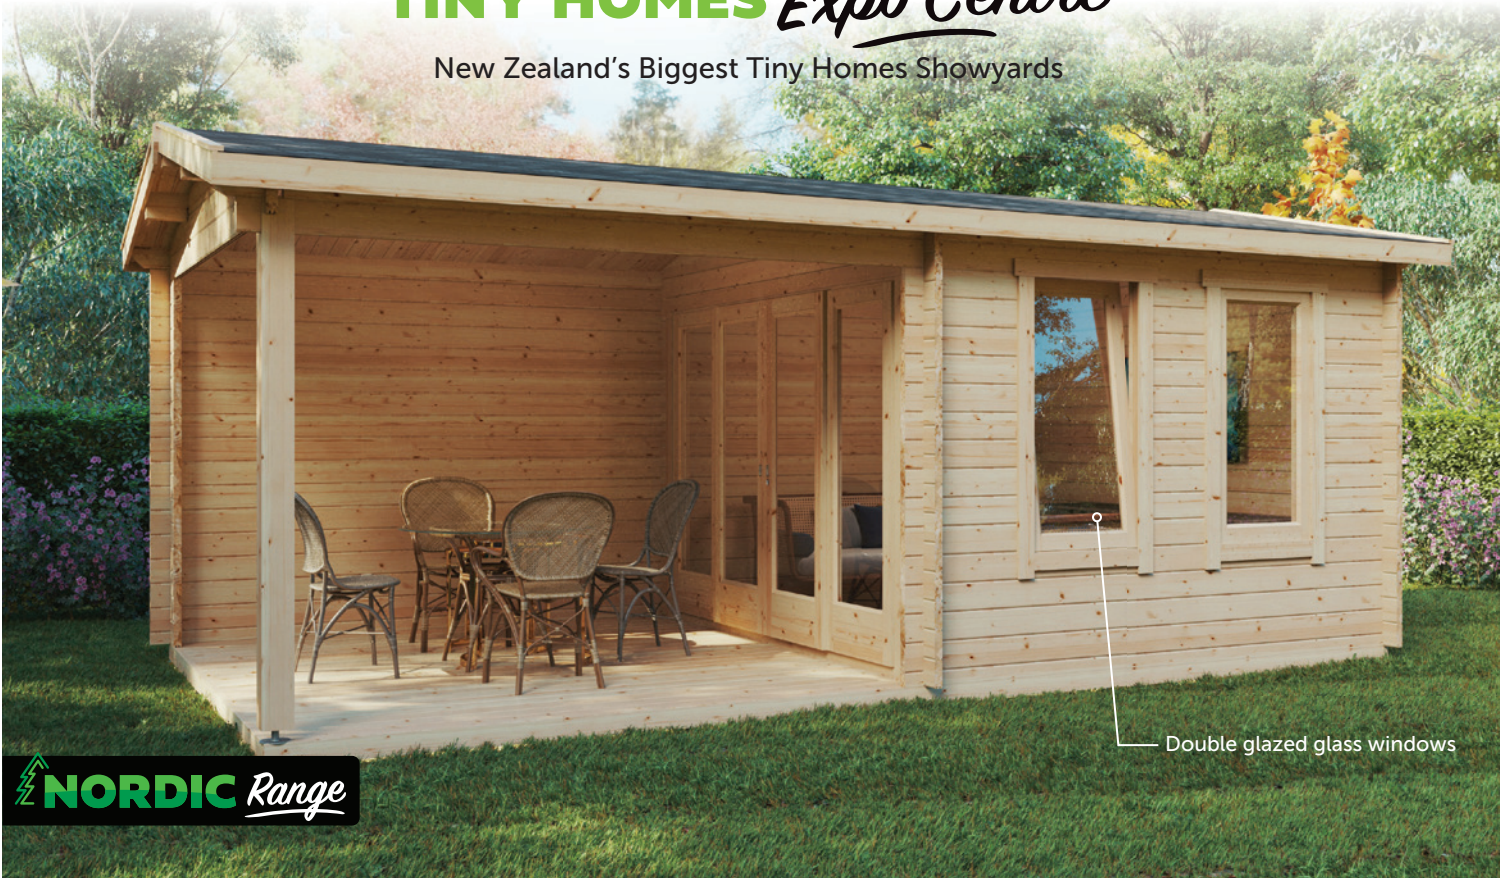

# TINY HOMES *Expo Centre*

New Zealand's Biggest Tiny Homes Showyards

**NORDIC** Range

## NORA E 5.8m wide x 3.2m deep

**m<sup>2</sup>** 9m<sup>2</sup> Int Room + 8.6m<sup>2</sup> Veranda  
18.6m<sup>2</sup> External Footprint

Outstanding value timber garden rooms in a range of sizes with storage options and covered outdoor areas for entertaining. Choose from DIY or professional installation.

### Features

Internal Eaves Height	2.2m
Ridge Height	2.56m
Wall Thickness	44mm
Roof	23m <sup>2</sup> , 18mm ceiling boards
Floor	18mm floor boards, 28mm terrace boards
Door Opening Size	1.43m x 1.99m
Door Style	Double glazed, double sliding door
Number of Windows	2 opening windows, 0.65m x 1.43m
Glazing Material	Double glazing, 3mm real glass
Material	Slow grown Nordic Spruce, untreated
Additional Info	Treated foundation joists, wind braces, assembly kit, real glass in windows and doors, cylinder lock, product manual.