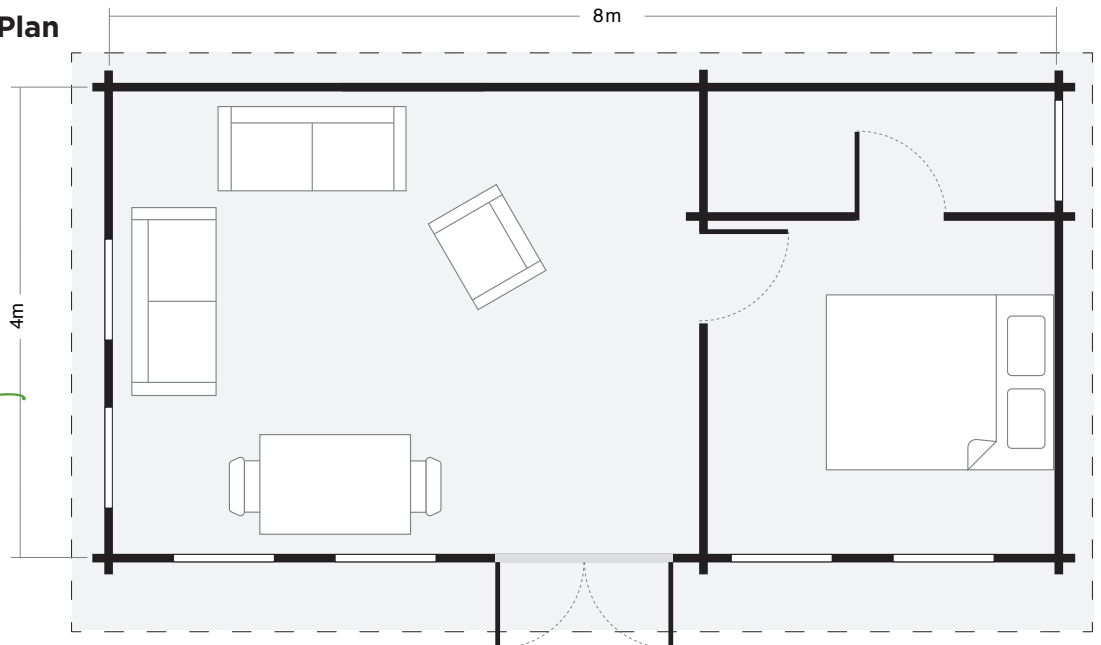

## GARDEN ROOM NZ 8m wide x 4m deep m<sup>2</sup> 30m<sup>2</sup> Internal 32m<sup>2</sup> Footprint

Outstanding value timber garden rooms in a range of sizes with storage options and covered outdoor areas for entertaining. Choose from DIY or professional installation.

# GARDEN ROOM NZ 8m wide x 4m deep

## Garden Room NZ Floor Plan

**m<sup>2</sup>** 30m<sup>2</sup> Int Room  
32m<sup>2</sup> Ext Footprint

**GO TINY**  
*Start Living*

**NZ WIDE DELIVERY**

**NO DEPOSIT FINANCE**

**5 YEAR WARRANTY**

\*Finance rates shown are for approved purchasers who meet lending criteria. T&C's apply to finance and products. View online at [gotinyhomes.nz/terms](http://gotinyhomes.nz/terms)  
Floor plan drawing is not to scale. Furniture shown is for demonstration purposes only.