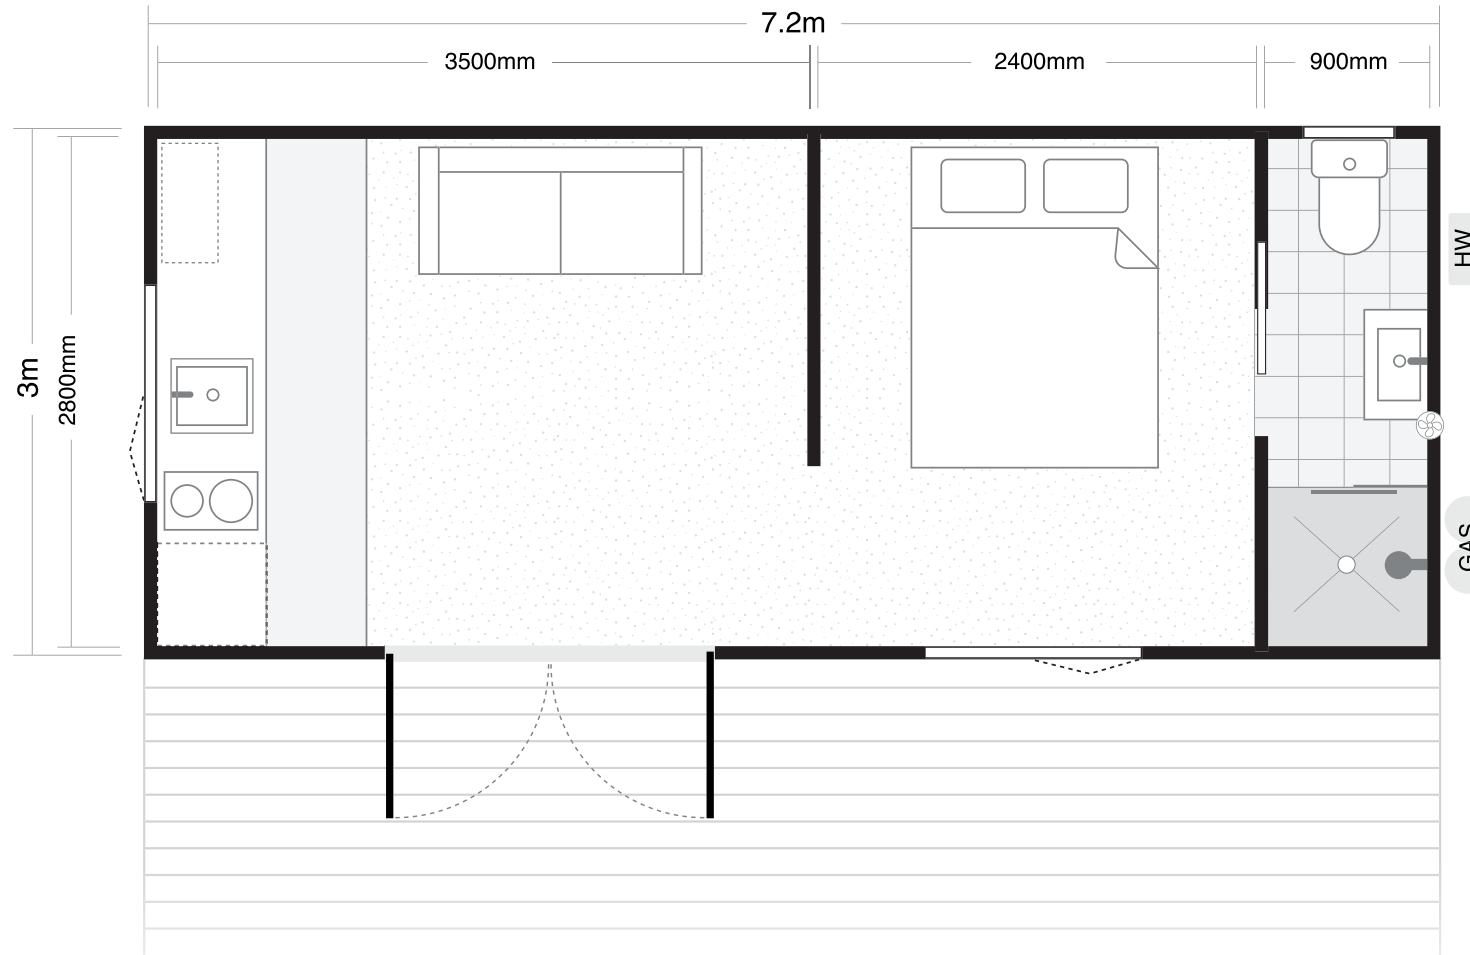

YASAWA 21 7.2m wide x 3m deep

21m² External 1 Bedroom 1 Bathroom Kitchen

Decking shown is an optional extra. Furniture shown is for demonstration purposes only.