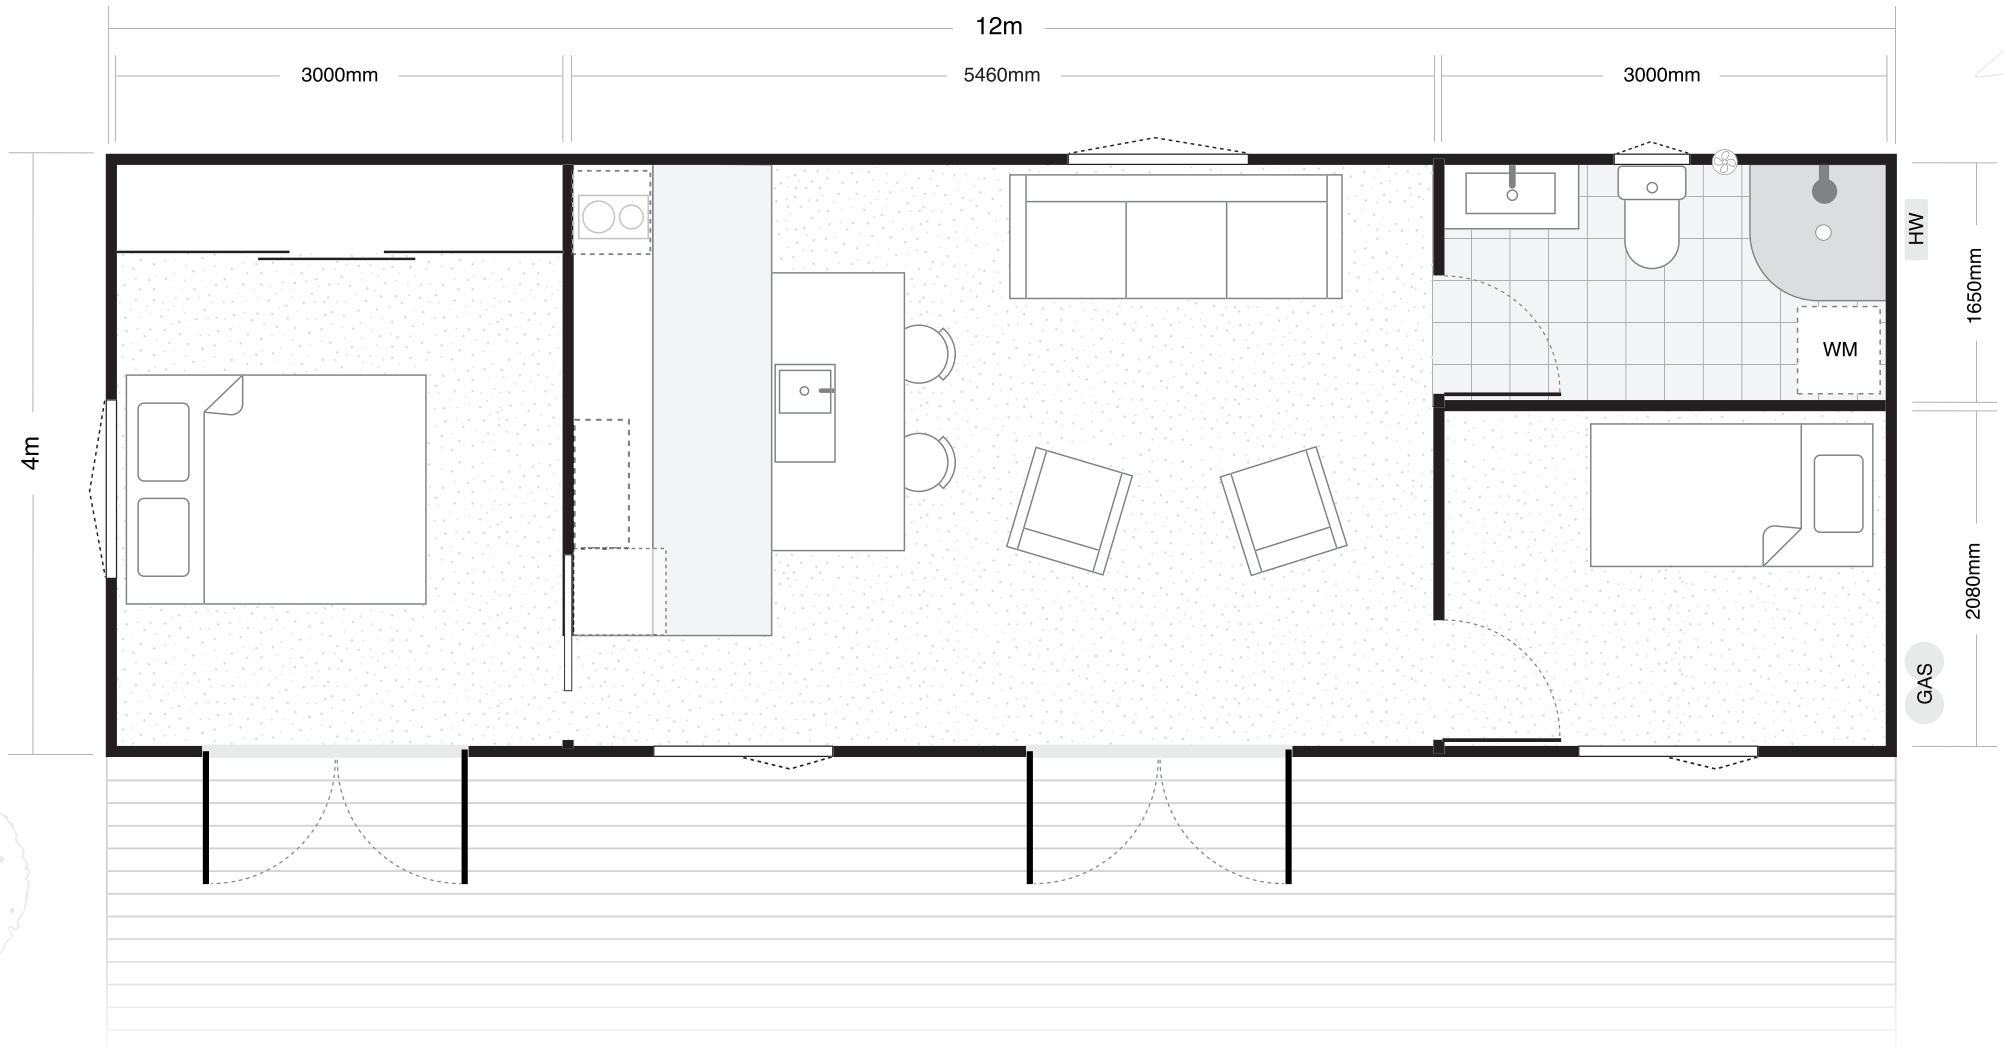

WAIMEA 48 12m wide x 4m deep

48m² External 2 Bedroom 1 Bathroom Kitchen

Decking shown is an optional extra. Furniture shown is for demonstration purposes only.