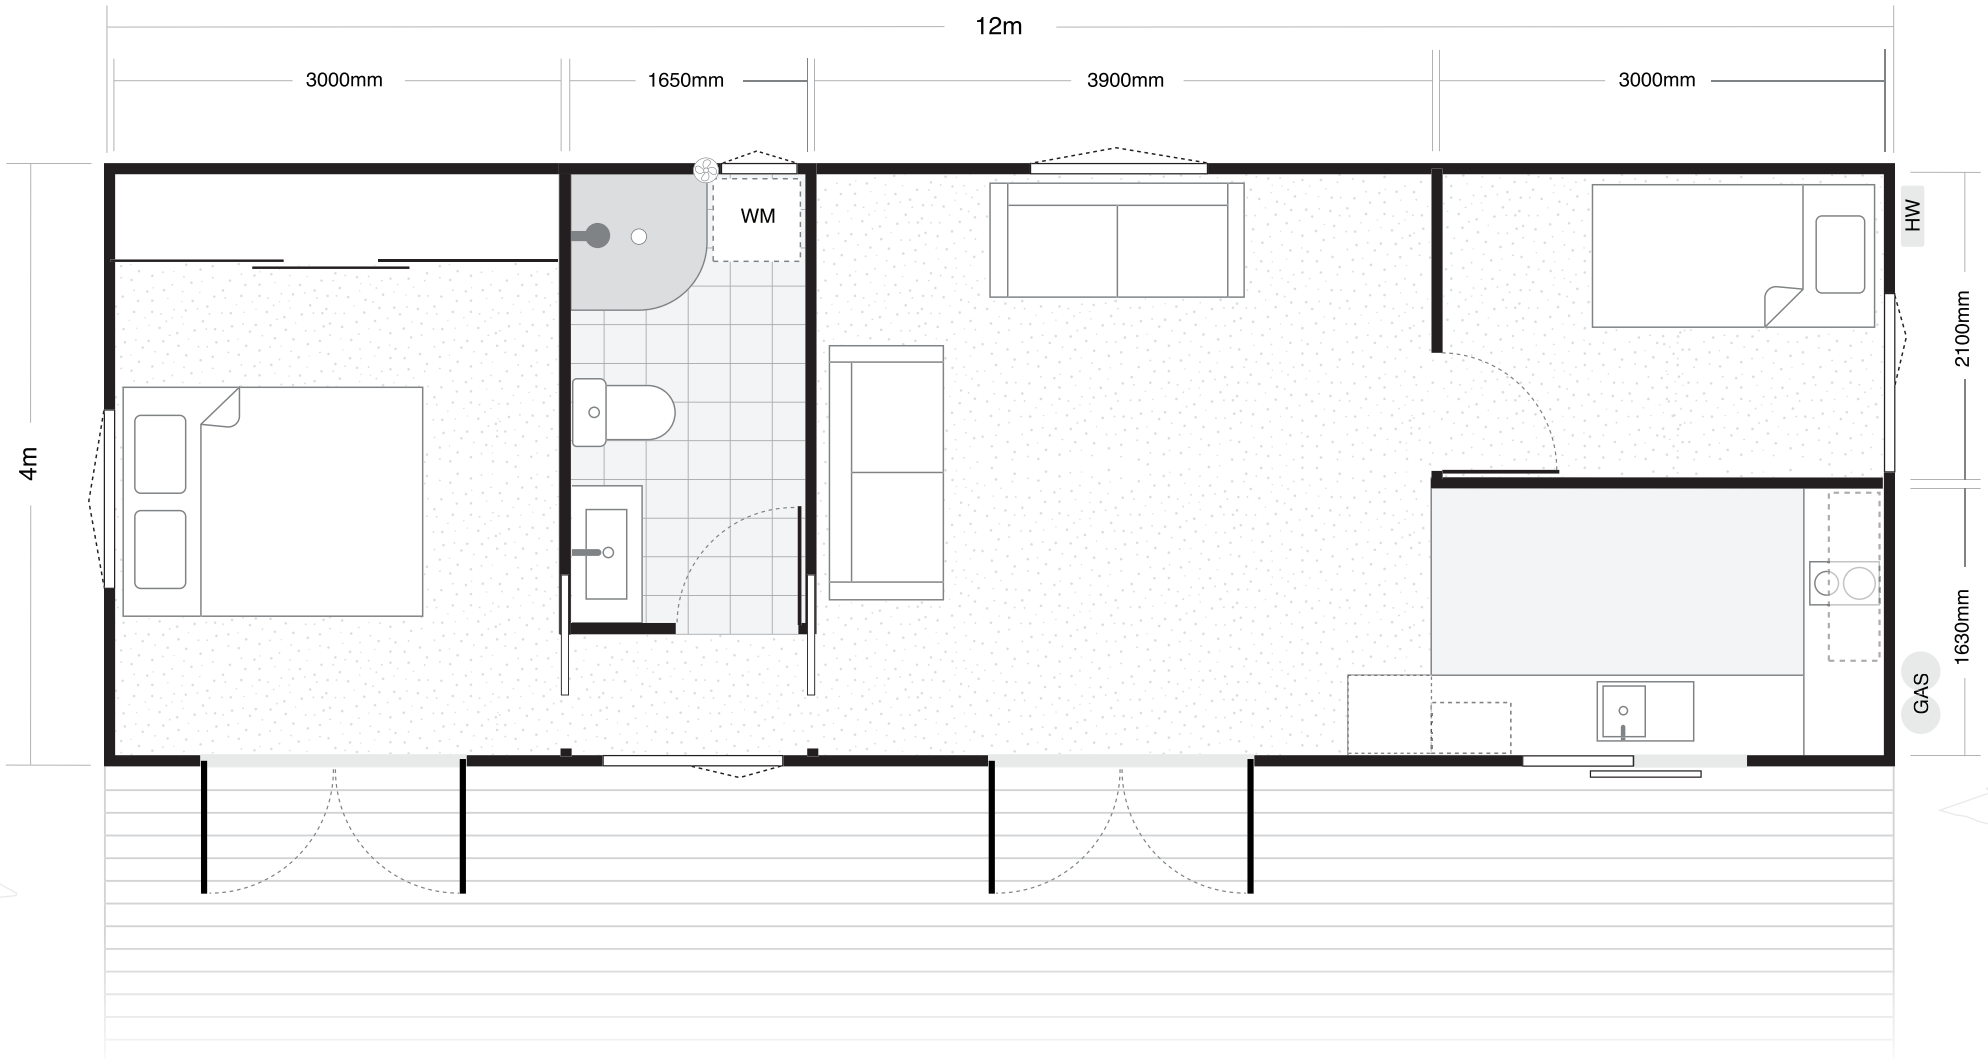

PEARL HARBOUR 48 12m wide x 4m deep

48m² External 2 Bedroom 1 Bathroom Kitchen

Decking shown is an optional extra. Furniture shown is for demonstration purposes only.