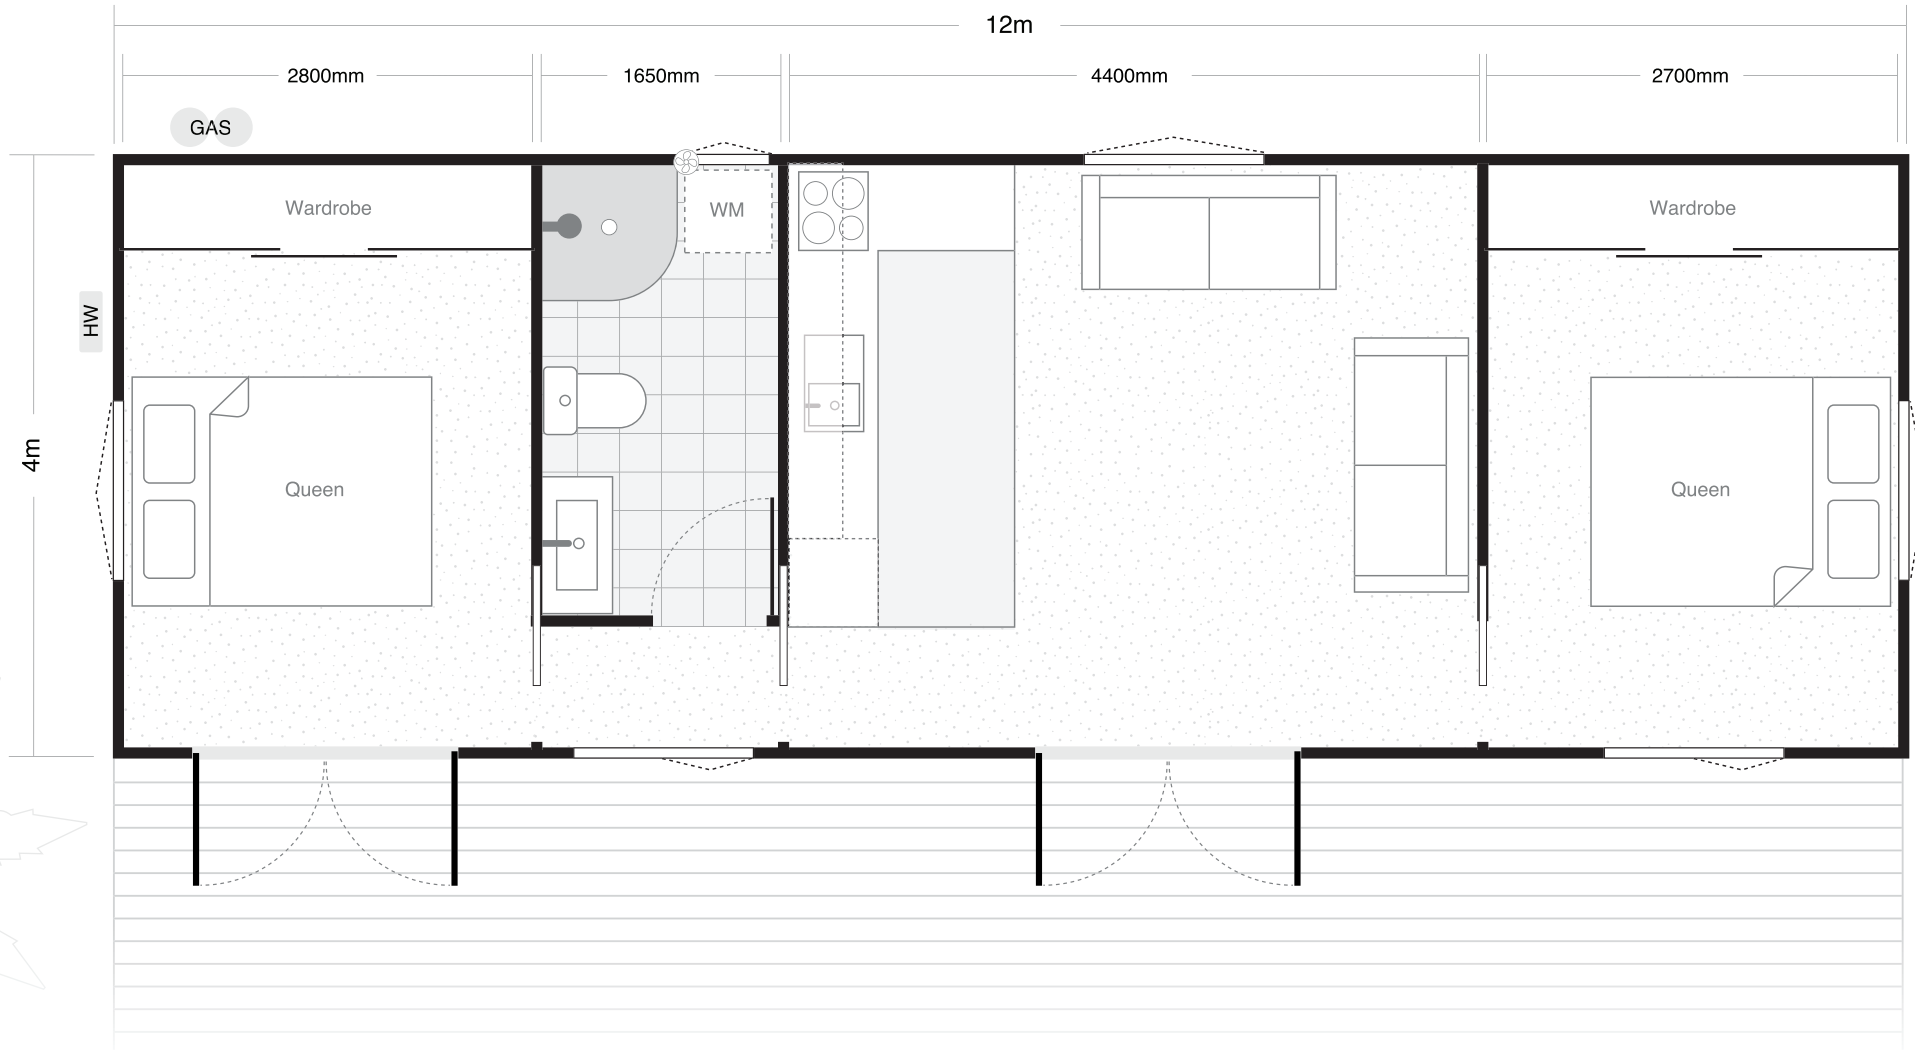

MOANA 48 12m wide x 4m deep

m² 48m² External 2 Bedroom 1 Bathroom Kitchen

Decking shown is an optional extra. Furniture shown is for demonstration purposes only.