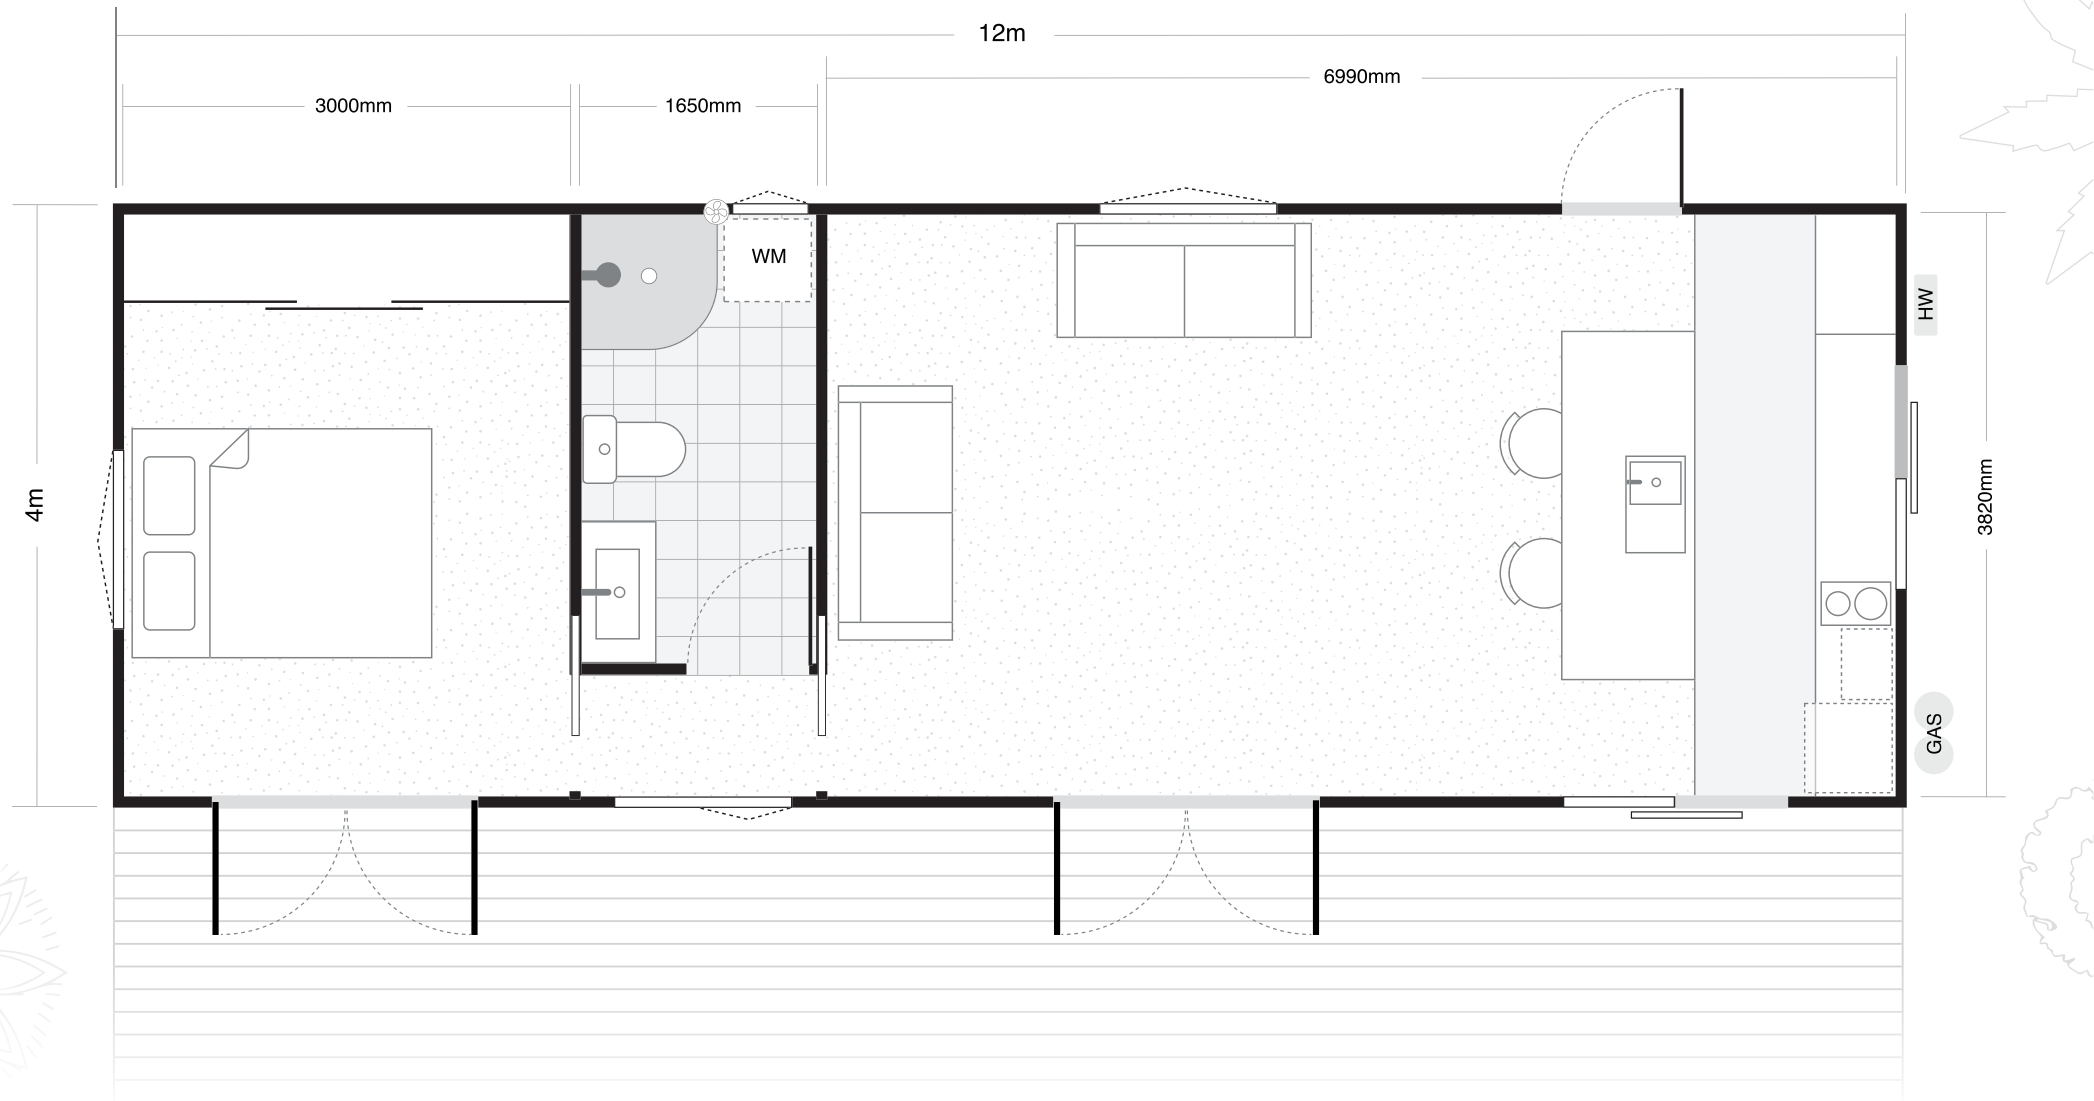

KONA 48 12m wide x 4m deep

m² 48m² External 1 Bedroom 1 Bathroom Kitchen

Decking shown is an optional extra. Furniture shown is for demonstration purposes only.