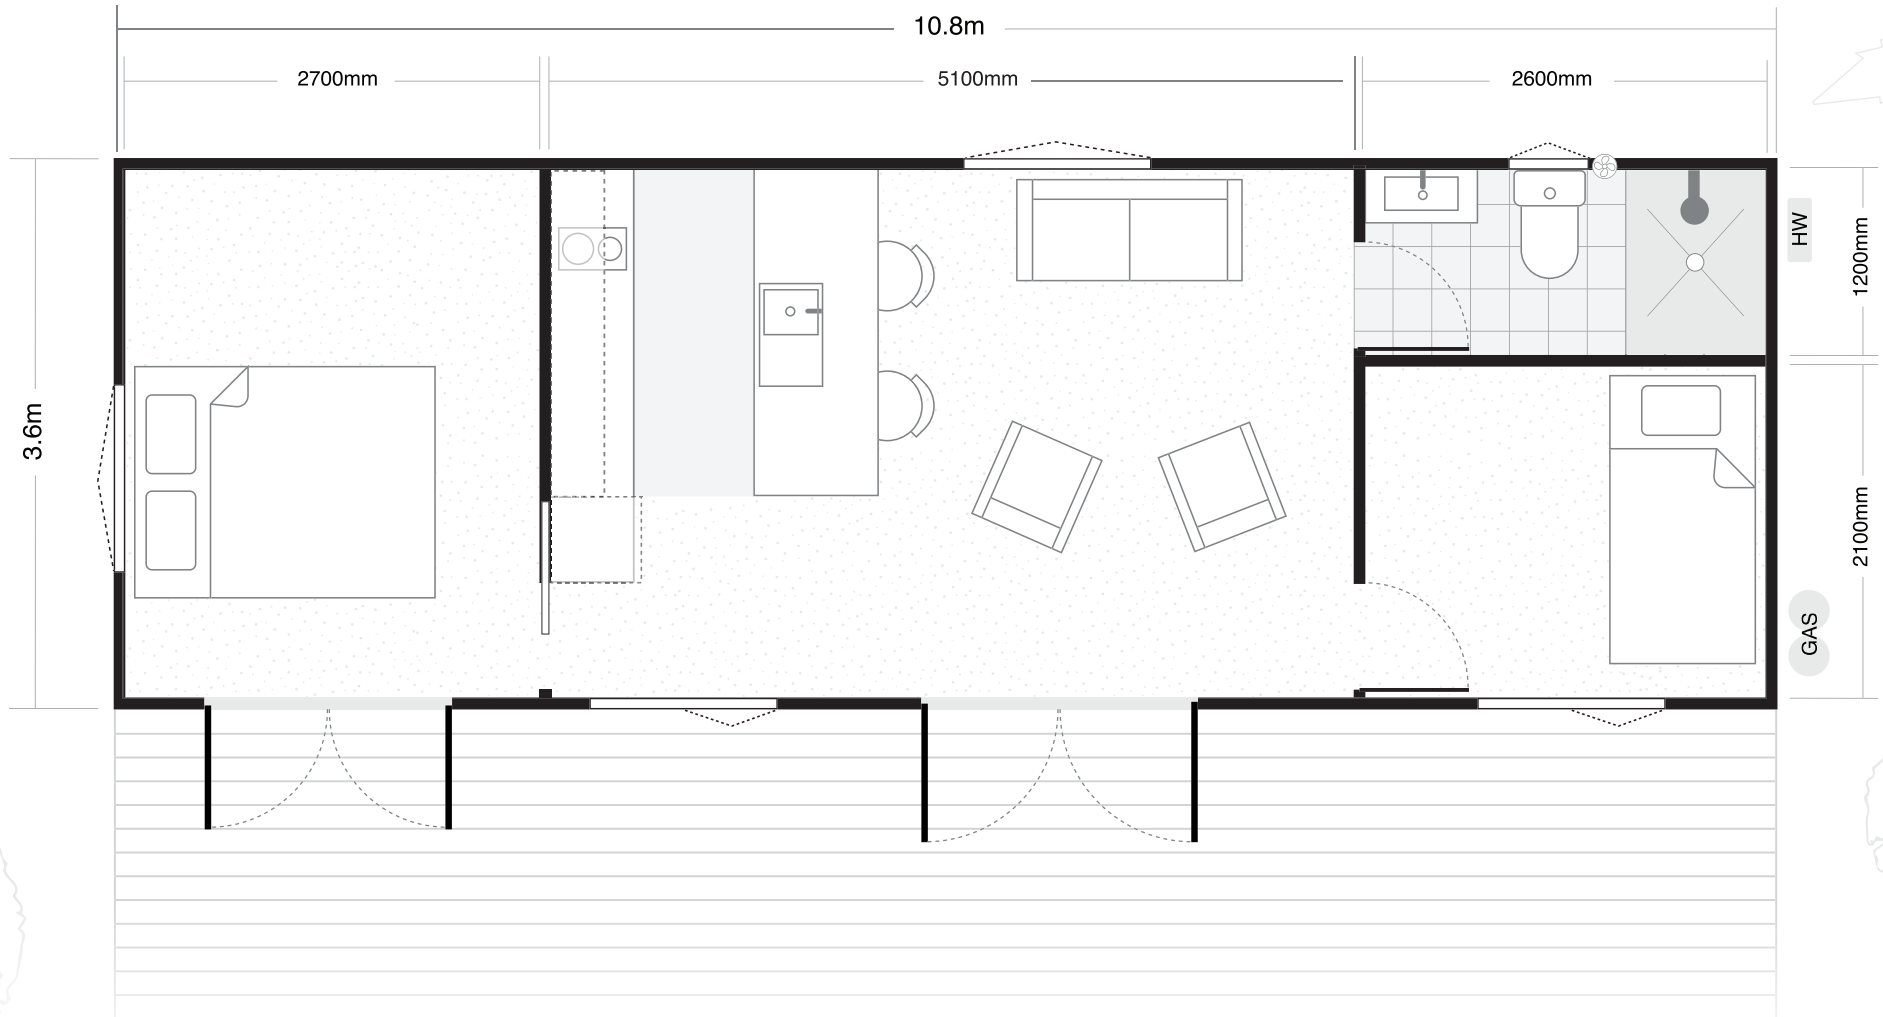

# HONOLULU 38 10.8m wide x 3.6m deep

38m² External 2 Bedroom 1 Bathroom Kitchen

Decking shown is an optional extra. Furniture shown is for demonstration purposes only.