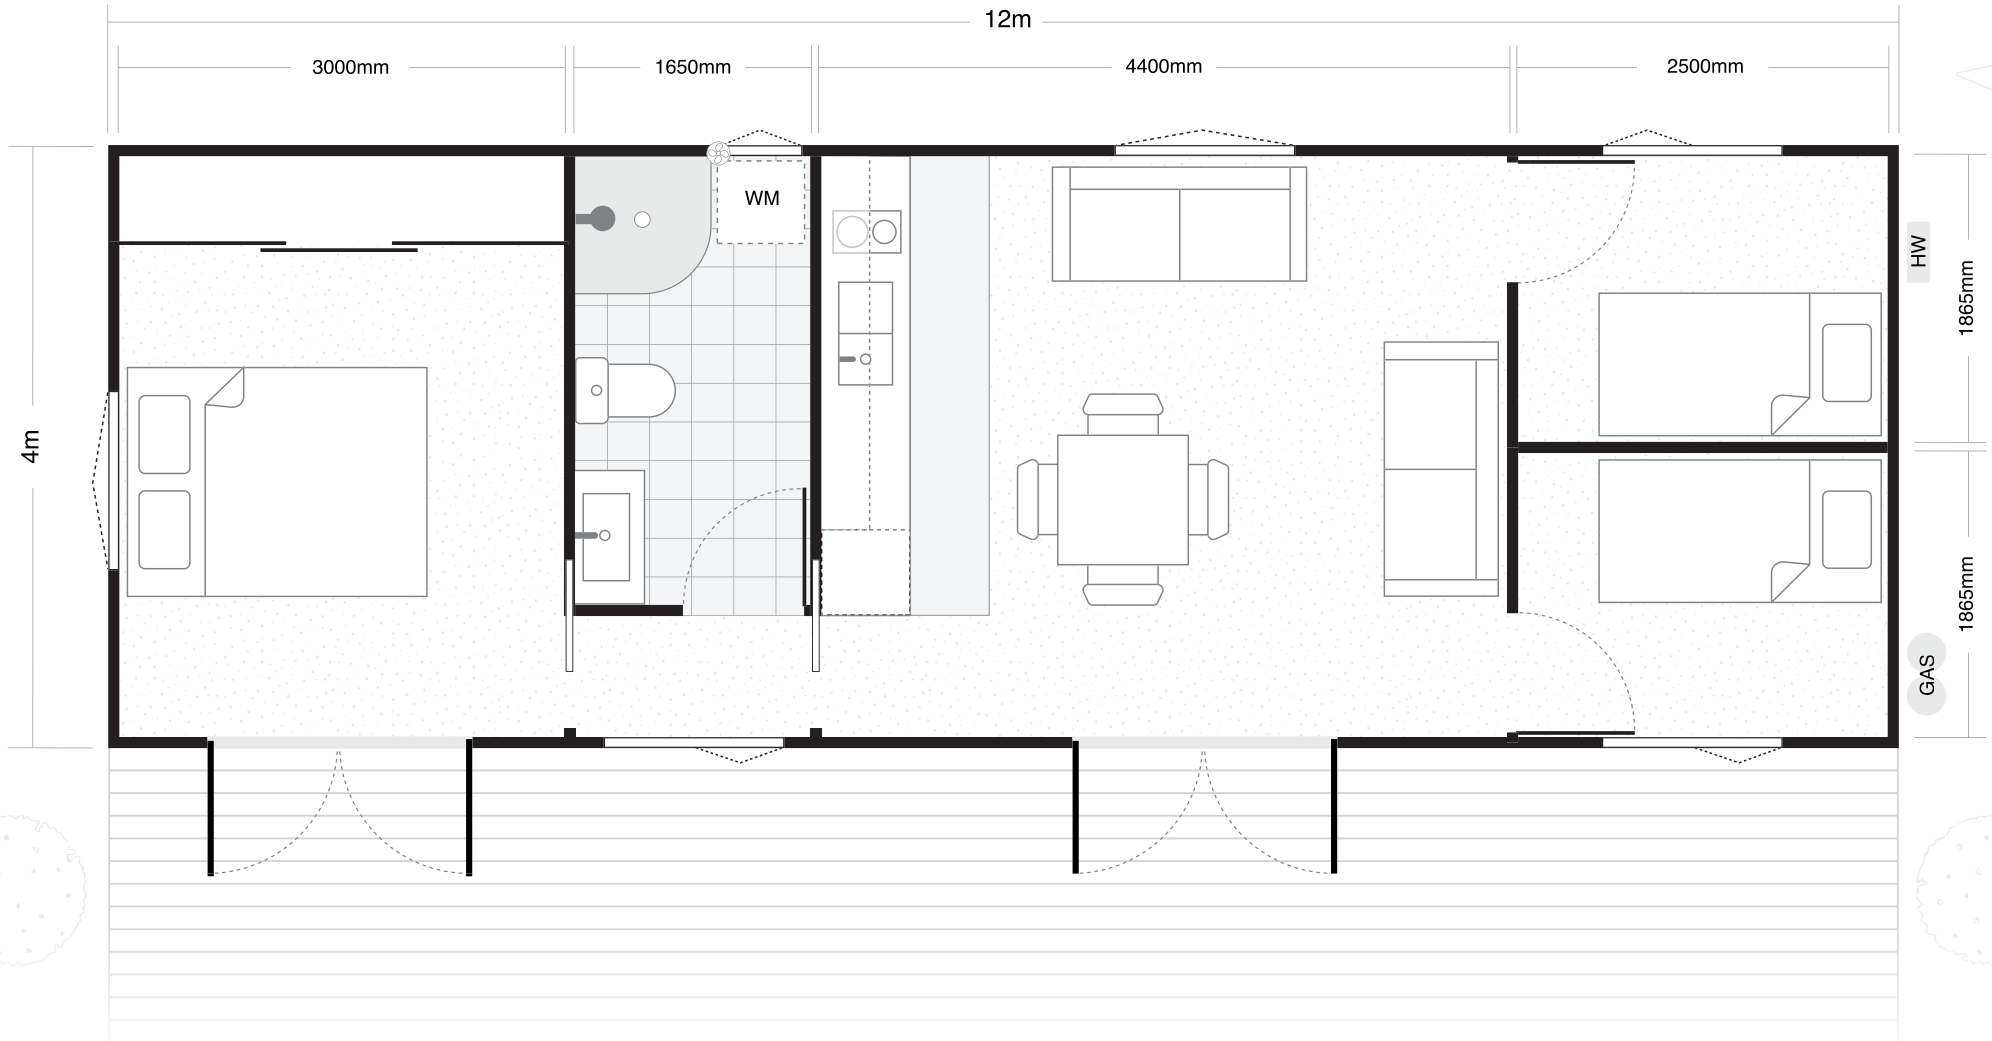

DIAMOND HEAD 48 12m wide x 4m deep

48m² External 3 Bedroom 1 Bathroom Kitchen

Decking shown is an optional extra. Furniture shown is for demonstration purposes only.