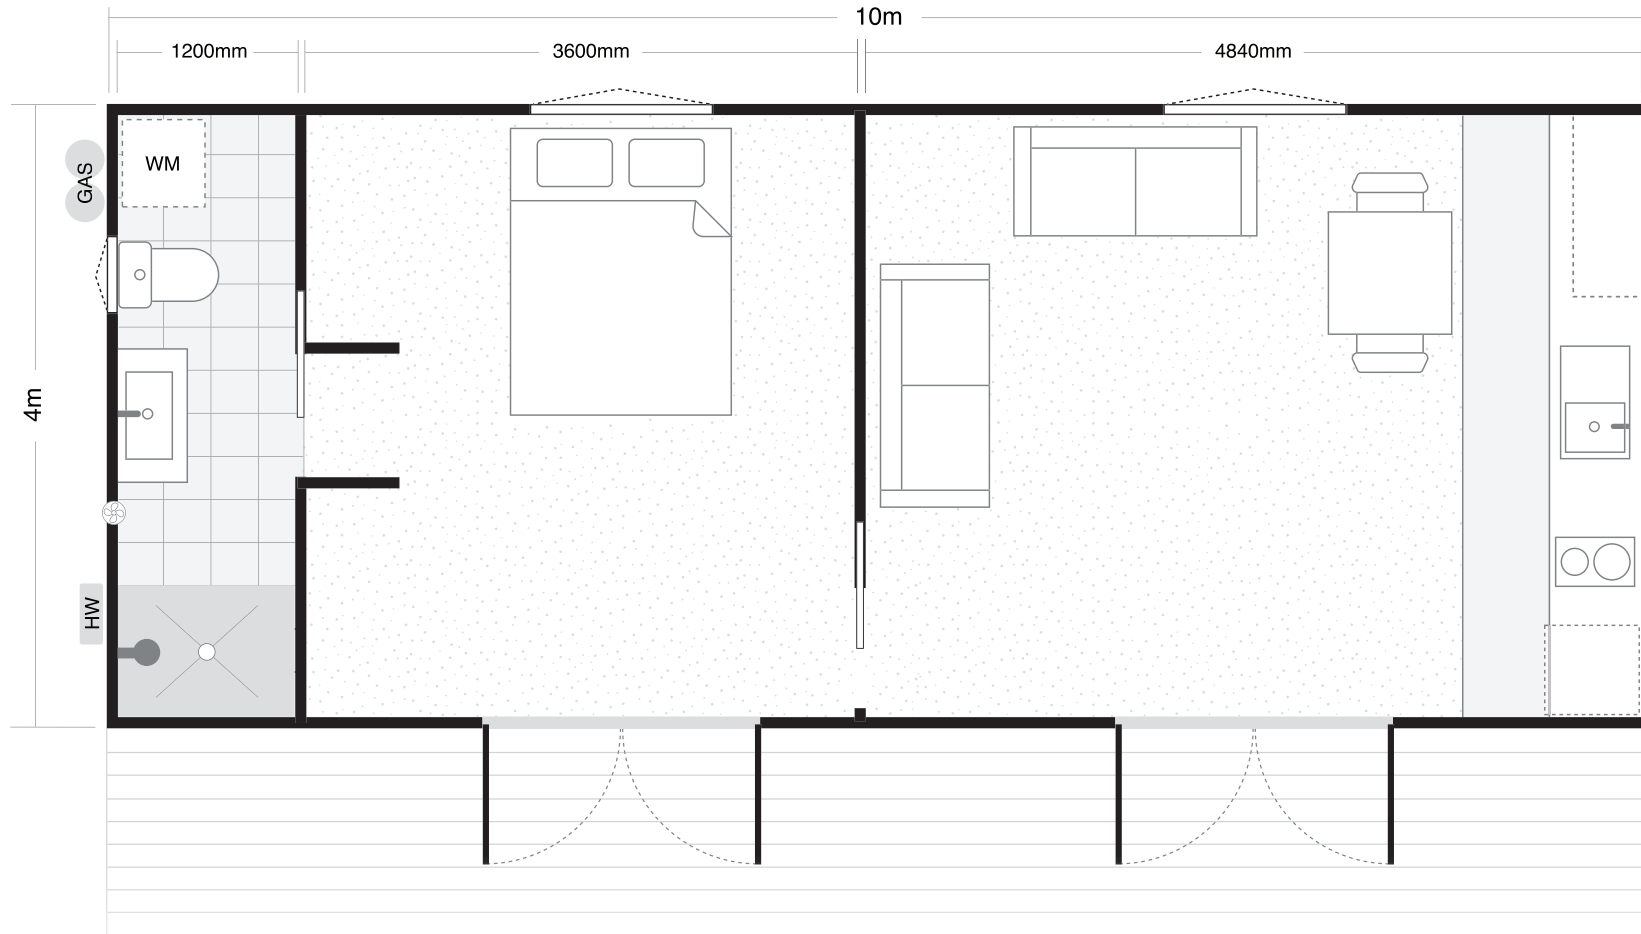

BLUE LAGOON 40 10m wide x 4m deep

m² 40m² External 1 Bedroom 1 Bathroom Kitchen

BLUE LAGOON 40

Decking shown is an optional extra. Furniture shown is for demonstration purposes only.