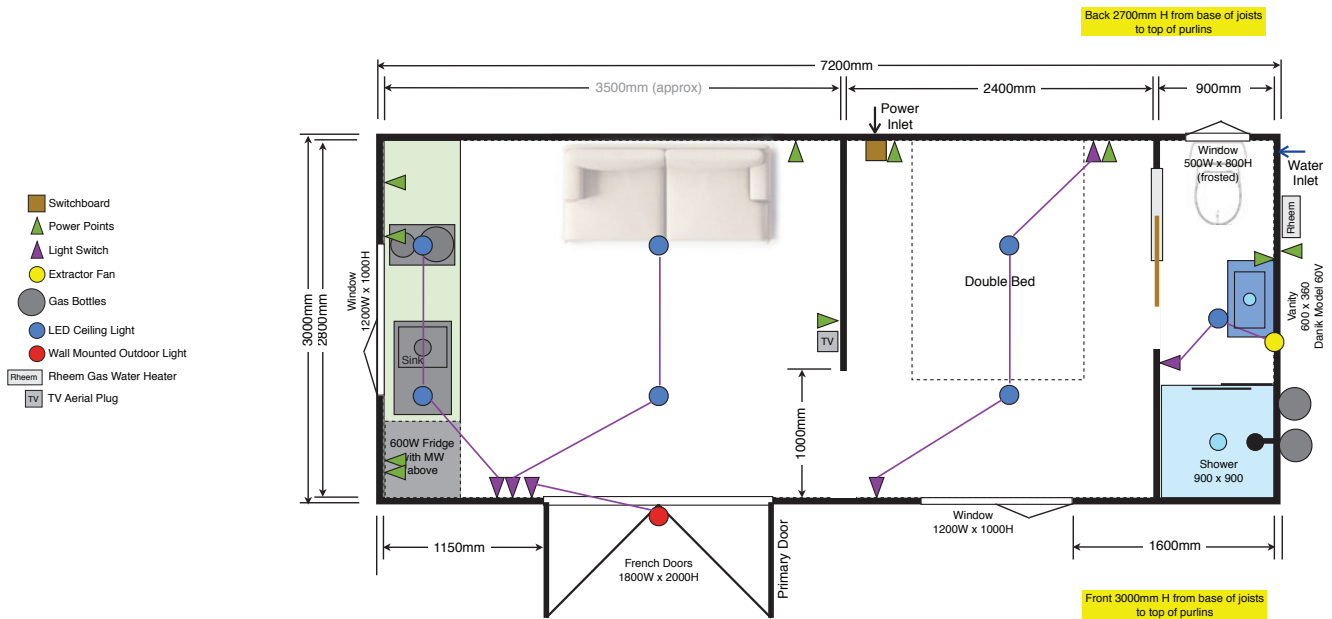

Optional Extras
Solar panels, decking, awnings, outdoor LED lights and more are available, full listing on reverse.

Pricing Options	
YASAWA 21	\$57,995
No Deposit Finance	\$263 per week

 **BUILDING CODE COMPLIANT**

 Full Turnkey Service  NZ Wide Delivery  No Deposit Finance  5 Year Warranty

VISIT NZ'S BIGGEST CABIN & SLEEPOUT SHOWYARDS

OPEN 7 DAYS Mon-Fri 9am-5pm, Sat-Sun 10am-4pm | 0800 447 261 | gotinyhomes.nz
SILVERDALE 2 Silverdale Street, Auckland 0932 **MT WELLINGTON** 500 Ellerslie Panmure Highway, Auckland 1060

YASAWA 21 7.2m wide x 3m deep | 21m² Internal

MATERIALS

Roof	Zincalume steel roof
Framing	100 x 50mm treated Pine
Cladding	12mm treated plywood and groove ply
Interior Walls	9mm plywood
Floor	19mm treated plywood
Joinery	Aluminium joinery, double glazed
French Doors	Double glazed (2000x1800)

OPTIONAL EXTRAS

Decking	\$250 per sqm
Outside LED Sensor Light	\$165
Heated Towel Rail	\$395
Shower Dome	\$285
Composting Toilet (Bambooloo)	\$1200 each

WHAT'S INCLUDED

Kitchen	Sink, tapware, cabinets, soft close drawers
Lighting	1 external light, 5 internal LED lights
Electrical	RCD certified, internal 3 pin plugs, certified
Gas	Califont mounted and installed externally, 16 litres per minute, certified
Bathroom	Shower, toilet, vanity, extractor fan
Plumbing	Kitchen, bathroom, toilet, certified
Flooring	Quality 11mm underlay, carpet, vinyl plank
Insulation	Under floor, walls & ceiling, double glazing