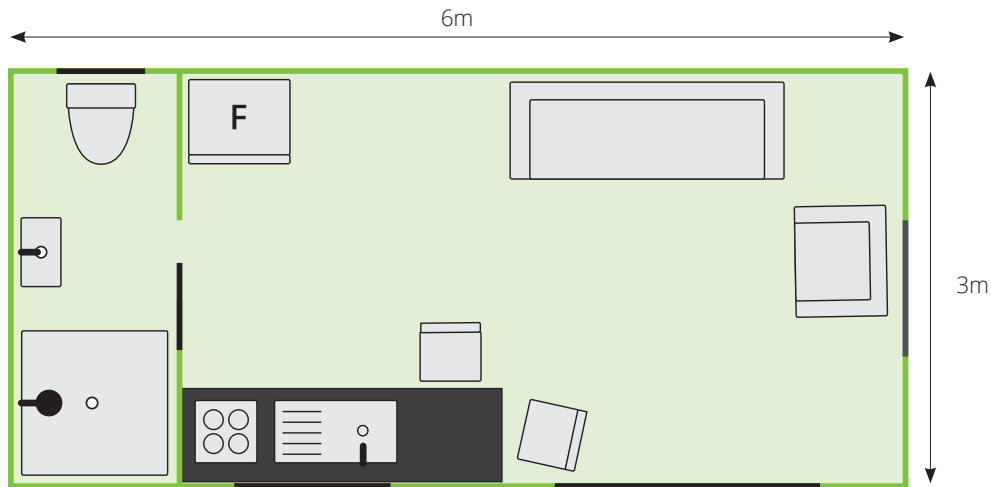

Full Turnkey Service

NZ Wide Delivery

No Deposit Finance

5 Year Warranty

VISIT NZ'S BIGGEST CABIN & SLEEPOUT SHOWYARDS

OPEN 7 DAYS Mon-Fri 9am-5pm, Sat-Sun 10am-4pm | 0800 447 261 | gotinyhomes.nz
SILVERDALE 2 Silverdale Street, Auckland 0932 | **MT WELLINGTON** 500 Ellerslie Panmure Highway, Auckland 1060

PIHA 18 6m wide x 3m deep | 18m²

OPTIONAL DECKING & AWNING AVAILABLE

MATERIALS

Roof	Zincalume steel roof
Framing	100 x 50mm treated Pine
Cladding	12mm treated plywood and groove ply
Interior Walls	9mm plywood
Floor	19mm treated plywood
Joinery	Aluminium joinery, double glazed
French Doors	Double glazed (2000x1800)